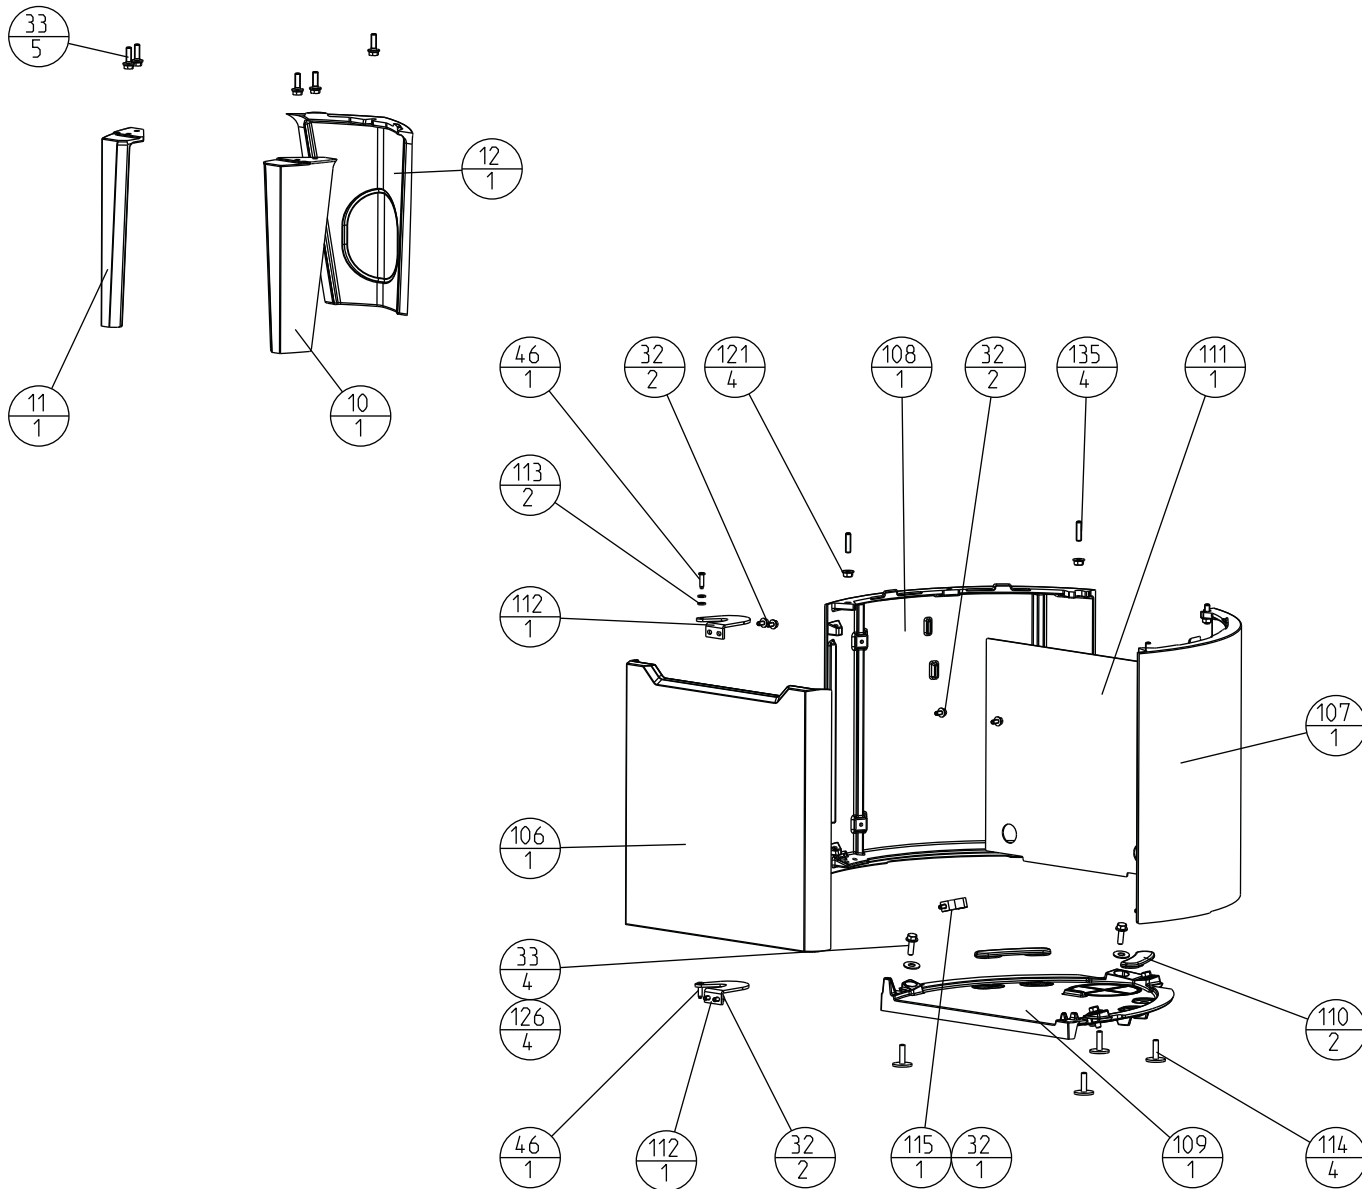

F 162 / F 163

F 164 / F 165

F 166 / F 167

Partlist, Jøtul F 160

Jøtul AS Fredrikstad, Norway	Draw. no: 900129-P14	Date: 11.06.2015