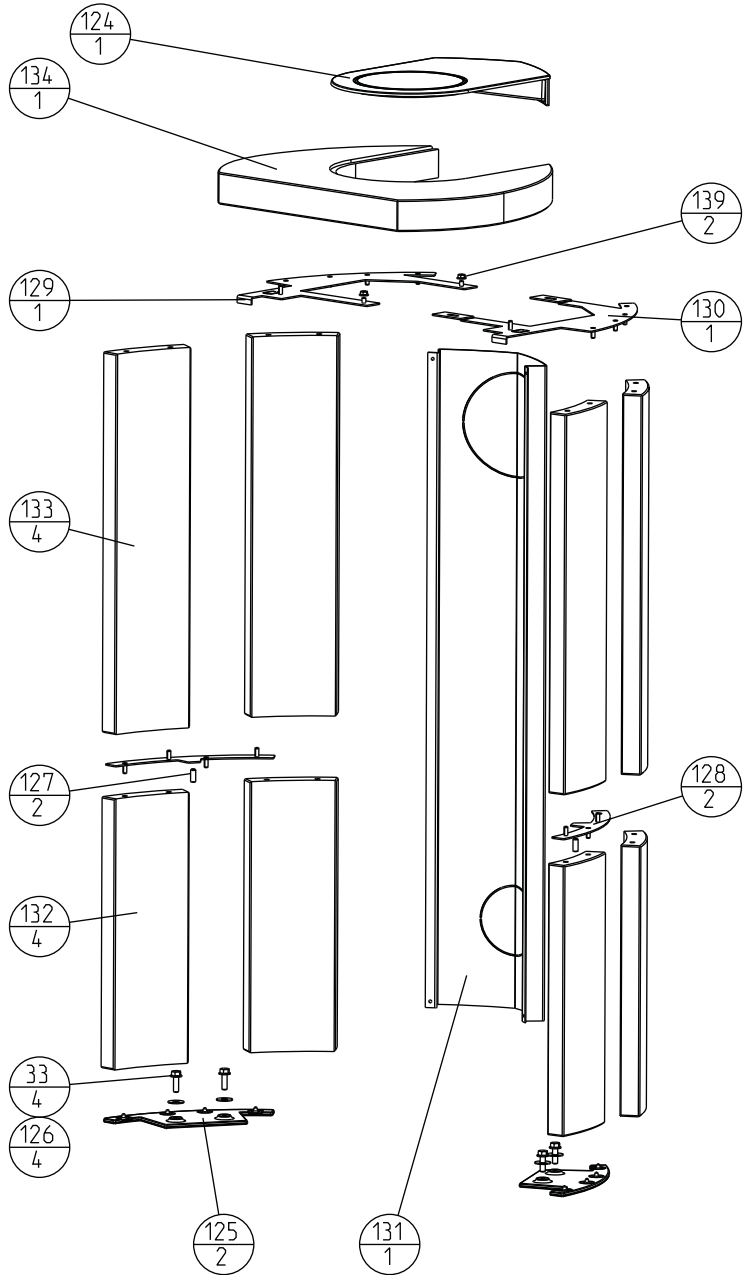

<b>Partlist, Jøtul F 160</b>		
Jøtul AS, Fredrikstad, Norway	Draw. no: 900129-P14	Date: 11.06.2015

F 162 / F 163

F 164 / F 165

F 166 / F 167

Partlist, Jøtul F 160

Jøtul AS Fredrikstad, Norway	Draw. no: 900129-P14	Date: 11.06.2015
---------------------------------	-------------------------	---------------------

Partlist, Jøtul F 160

Jøtul AS  
Fredrikstad, Norway

Draw. no:  
900129-P14

Date:  
11.06.2015

F 164 / F 165

Partlist, Jøtul F 160		
Jøtul AS Fredrikstad, Norway	Draw. no: 900129-P14	Date: 11.06.2015